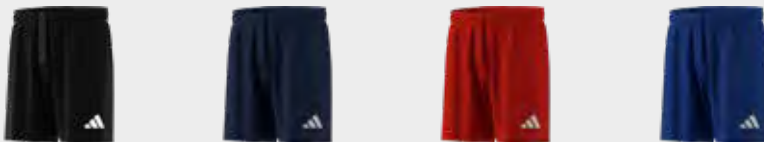

ADULT KF5852
YOUTH KF5886

**TEAM DARK GREEN
WHITE**

ADULT KF5846
YOUTH KF5873

**WHITE
BLACK**

ADULT KF5854
YOUTH KF5874

**BLACK
WHITE**

ADULT JZ2521
YOUTH JZ6531

**TEAM NAVY BLUE 2
WHITE**