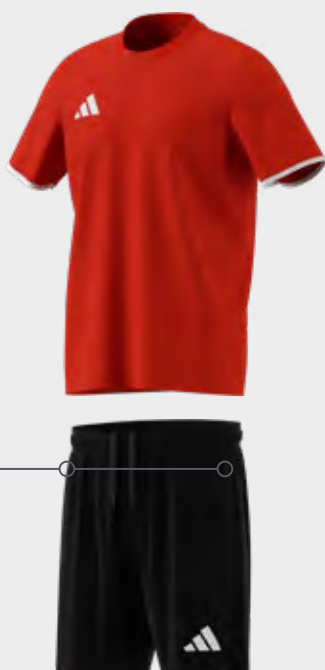

ZIPPER

**BLACK  
WHITE**  
ADULT JZ6675  
YOUTH JZ6671

**TEAM NAVY BLUE 2  
WHITE**  
ADULT JZ6678  
YOUTH JZ6673

**TEAM POWER RED 2  
WHITE**  
ADULT JZ6676  
YOUTH JZ6674

**TEAM LIGHT GREY  
WHITE**  
ADULT JZ6677  
YOUTH JZ6672