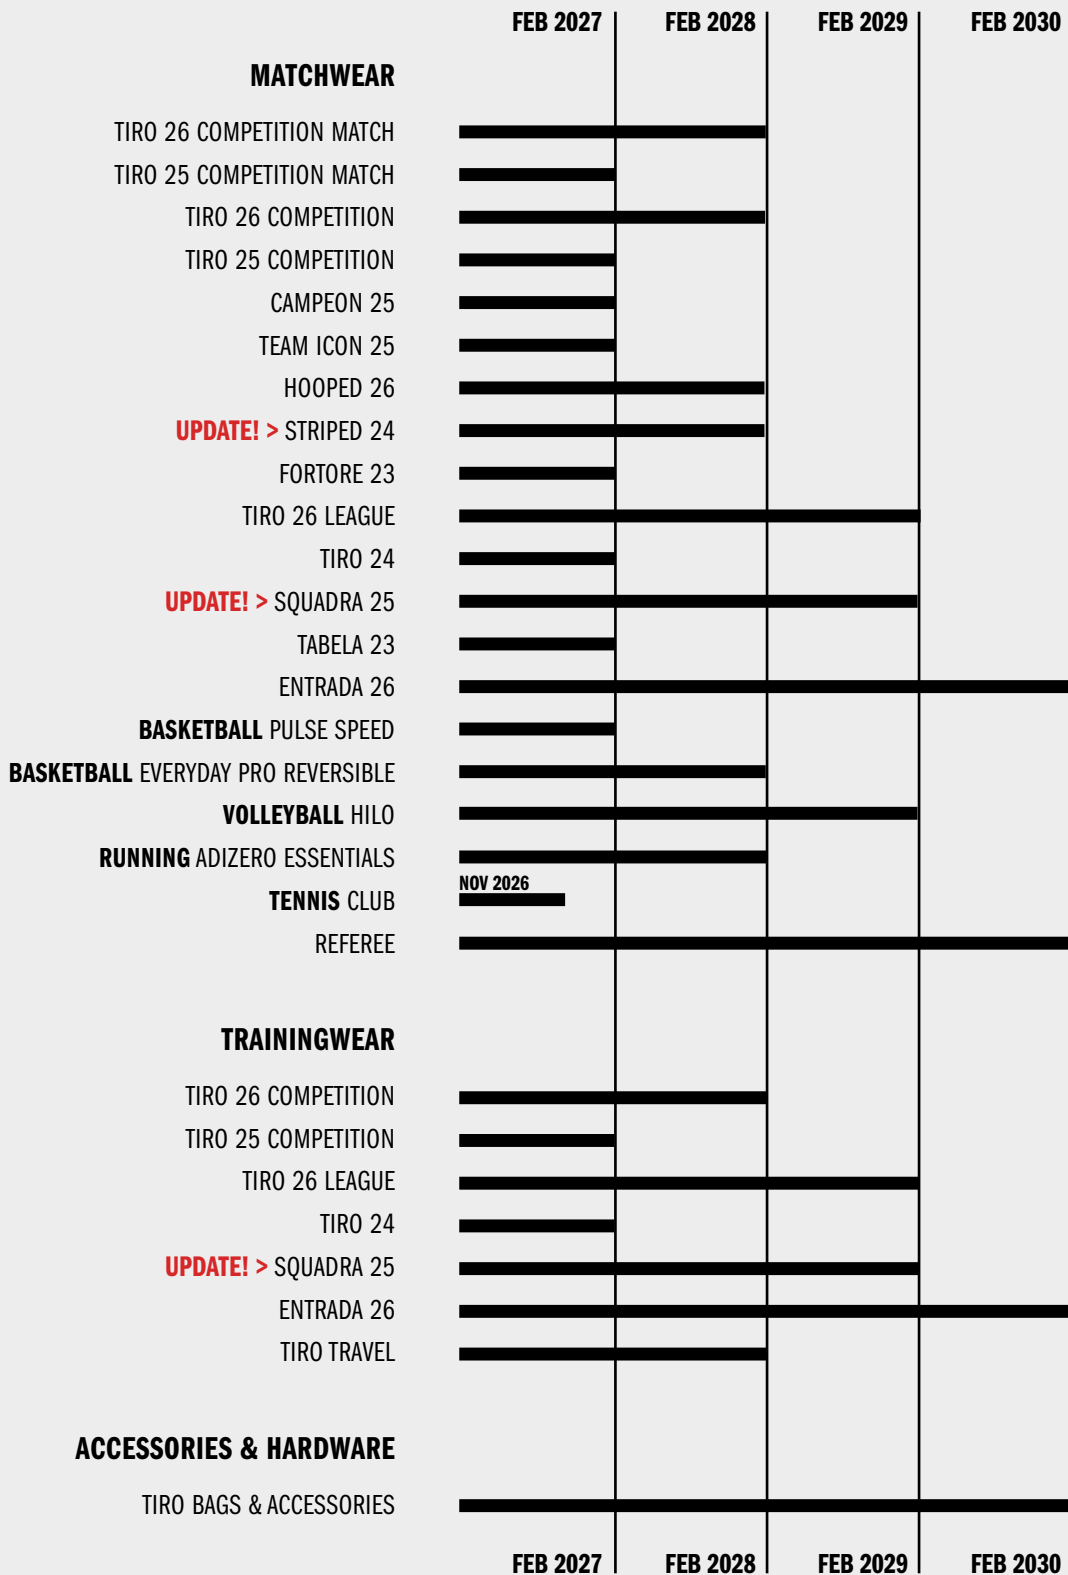

LIFECYCLE

ALL PRODUCTS ARE SUITABLE FOR ALL TEAMSPORTS.