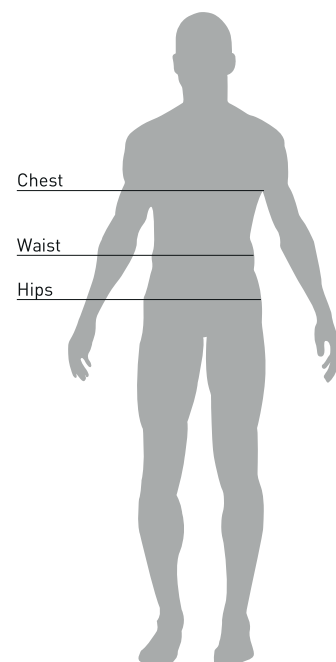

SIZE GUIDE

MIZUNO MAN		CHEST	WAIST	HIPS		
XXS		81-85	67-71	81-85		
XS		86-90	72-76	86-90		
S		91-95	77-81	91-95		
M		96-100	82-86	96-100		
L		101-106	87-92	101-106		
XL		107-112	93-98	107-112		
XXL		113-118	99-104	113-118		
3XL		119-124	105-110	119-124		
4XL		125-130	111-116	125-130		
MIZUNO WOMEN		CHEST	WAIST	HIPS		
XS		80-84	61-65	86-90		
S		85-89	66-70	91-95		
M		90-94	71-75	96-100		
L		95-100	76-81	101-106		
XL		101-106	82-87	107-112		
XXL		107-112	88-93	113-118		
3XL		113-118	94-99	119-124		
MIZUNO JUNIOR		CHEST	WAIST	HIPS		
116		58-61	55-56	62-64		
128		62-64	57-58	65-69		
140		65-71	59-64	70-77		
152		72-79	65-68	78-83		
164		80-86	69-72	84-89		
SOCKS	XS	S	M	L	XL	XXL
EU	32-34	35-37	38-40	41-43	44-46	47-49
UK	1-2.5	3-4.5	5-6.5	7-8.5	9-11	12-14
FOOTBALL SOCKS	XS	S	M	L	XL	XXL
EU		30-34	35-39	40-46	47-50	
UK		11.5-2	3-6	7-11	12-14.5	

Bitte beachten Sie, dass die Passform von Online- und sublimierten Produkten leicht abweicht. Dies hängt von der Passform in Bezug auf die verschiedenen Sportarten ab.

Die in der Tabelle angegebenen Maße sind in Zentimetern ausgedrückt und geben einen Bereich von Durchschnittsmaßen zwischen dem Minimum und dem Maximum für die entsprechende Größe an.

DIE PREISLISTE UND DIE ARTIKEL KÖNNEN OHNE VORHERIGE ANKÜNDIGUNG GEÄNDERT WERDEN. DIE ANGEgebenEN PREISE SIND ÖFFENTLICHE PREISE INKLUSIVE MEHRWERTSTEUER.